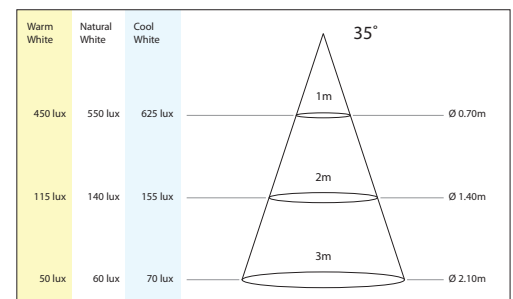

Luzern LED spot - L05400

**Features**

The Luzern LED spot has a rotation angle of 45° and is specially designed to use in combination with the Lumoluce Luzern plates.

**Specifications**

Input current	350mA or 700mA (max.)
Input power	2.3W at 700mA (max.)
Forward voltage	3.3V
Number of LEDs	1
LED type	Current
LED Expected lifetime	50.000hrs / 70%
Approved Drivers	Lumotech L05011iNS / L05013NS / L05016iNS / L05020NS / L05021NS (See website for more info)
Dimmable	Depends on the used driver
Ambient Temperature (Ta)	-20°C to +35°C
Available LED Colours	Warm white / Natural white / Cool white / (On request: Red / Blue / Green / Amber)
Default light angle	35°
Classifications	III, IP20, F
Case sizes (ØxH)	43 x 14 mm
Built in size (Ø)	n/a
Case material	Anodized aluminium
Case colors	Aluminium (Anodized) / Black (Anodized) / White (RAL 9010)
Case weight	42 gram
Max. Case temperature (Tc)	70°C
Storage temperature	-20°C to +50°C
Mounting	Integrated
Lead connection method	Lumoluce 'Click and go' - connector system
Rotation angle	45°
Approvals	CE