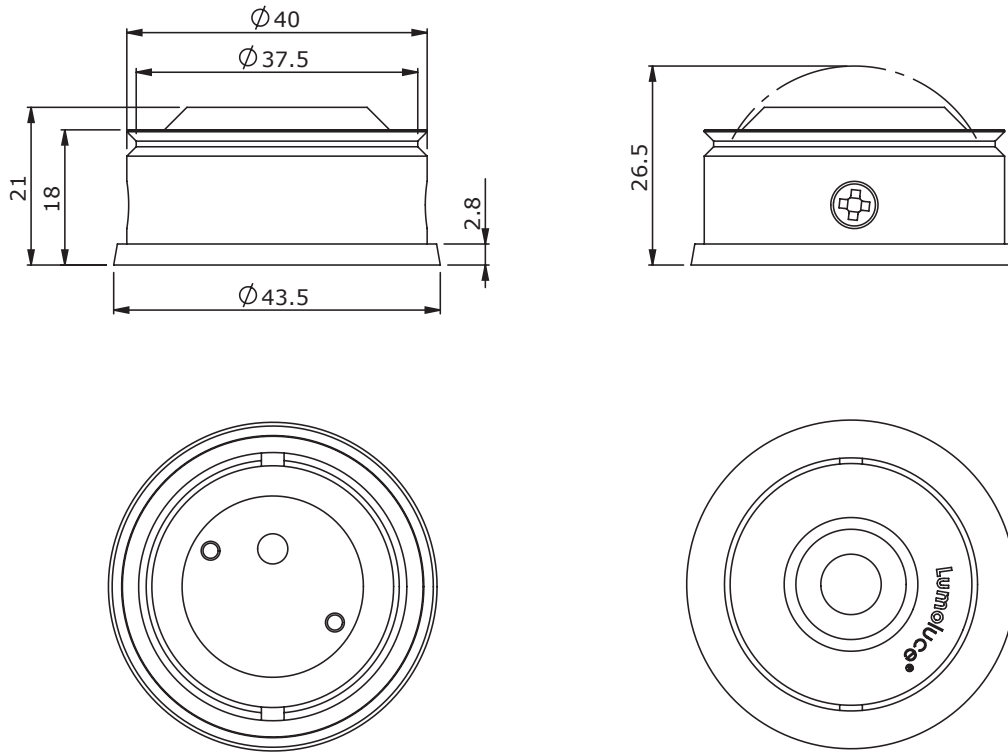

Luzern LED spot - L05400

Technical drawing

Some technical drawings of this product are shown below.

Order

Luzern - L05400 Warm white - Alu case	L05400WW
Luzern - L05400 Warm white - White case	L05400WW-W
Luzern - L05400 Warm white - Black case	L05400WW-B
Luzern - L05400 Natural white - Alu case	L05400NW
Luzern - L05400 Natural white - White case	L05400NW-W
Luzern - L05400 Natural white - Black case	L05400NW-B
Luzern - L05400 Cool white - Alu case	L05400CW

On request

Luzern - L05400 Red - Alu case	L05400RD
Luzern - L05400 Blue - Alu case	L05400BL
Luzern - L05400 Green - Alu case	L05400GR
Luzern - L05400 Amber - Alu case	L05400AM

Disclaimer

©2010, Lumoluce B.V. All rights reserved. Designs and specifications may change without prior notice.