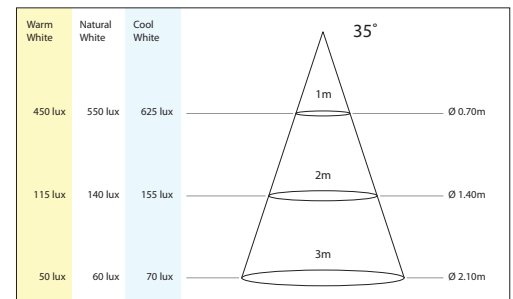

Luxi LED spot - L05430

Features

The Luzern LED spot has a rotation angle of 45° and is specially designed to use in combination with the Lumoluce Luzern plates.

Specifications

Input current	350mA or 700mA (max.)
Input power	2.3W at 700mA (max.)
Forward voltage	3.3V
Number of LEDs	1
LED type	Current
LED Expected lifetime	50.000hrs / 70%
Approved Drivers	Lumotech L05011iNS / L05013NS / L05016iNS / L05020NS / L05021NS (See website for more info)
Dimmable	Depends on the used driver
Ambient Temperature (Ta)	-20°C to +35°C
Available LED Colours	Warm white / Natural white / Cool white / (On request: Red / Blue / Green / Amber)
Default light angle	35°
Photometric specifications	See page 2
Classifications	III, IP20, F
Case dimensions (LxWxH)	35 x 49 x 38 mm
Built in size (Ø)	n/a
Case material	Anodized aluminium
Case colors	Aluminium (Anodized) / Black (Anodized) / White (RAL 9010)
Case weight	45 gram
Max. Case temperature (Tc)	70°C
Storage temperature	-20°C to +50°C
Mounting	Surface mount
Lead connection method	Lumoluce 'Click and go' - connector system
Rotation angle	45°
Approvals	CE