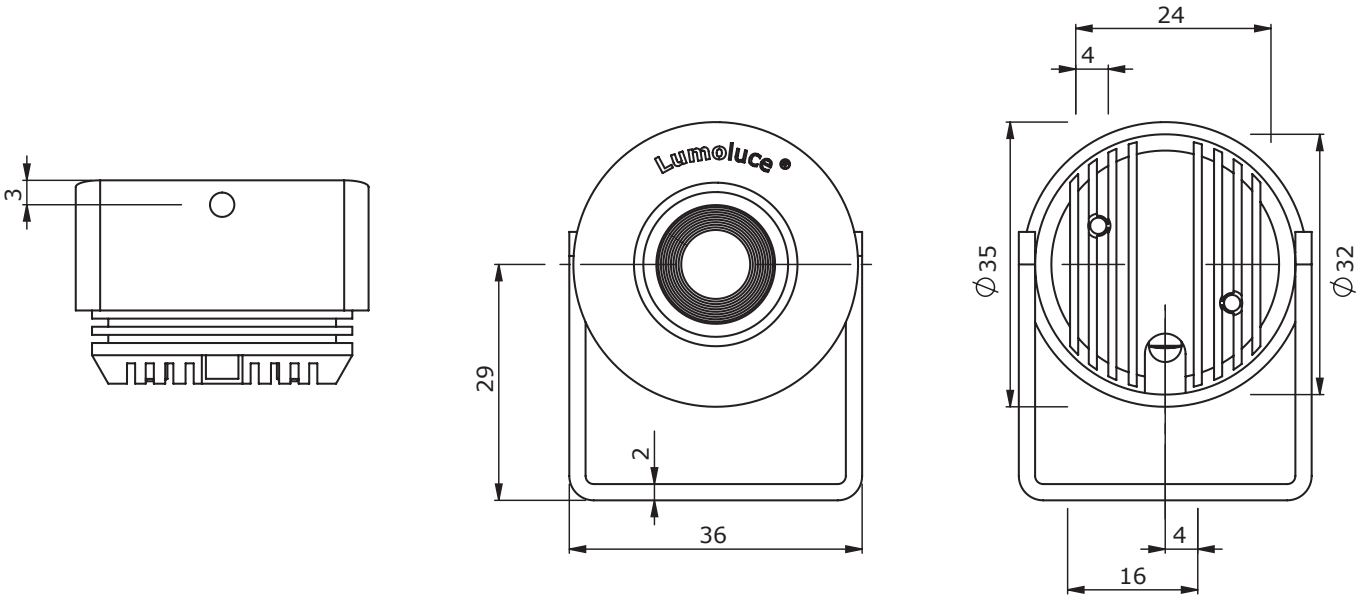

Luxi LED spot - L05430

Features

The Luzern LED spot has a rotation angle of 45° and is specially designed to use in combination with the Lumoluce Luzern plates.

Specifications

Input current	350mA or 700mA (max.)
Input power	2.3W at 700mA (max.)
Forward voltage	3.3V
Number of LEDs	1
LED type	Current
LED Expected lifetime	50.000hrs / 70%
Approved Drivers	Lumotech L05011iNS / L05013NS / L05016iNS / L05020NS / L05021NS (See website for more info)
Dimmable	Depends on the used driver
Ambient Temperature (Ta)	-20°C to +35°C
Available LED Colours	Warm white / Natural white / Cool white / (On request: Red / Blue / Green / Amber)
Default light angle	35°
Photometric specifications	See page 2
Classifications	III, IP20, F
Case dimensions (LxWxH)	35 x 49 x 38 mm
Built in size (Ø)	n/a
Case material	Anodized aluminium
Case colors	Aluminium (Anodized) / Black (Anodized) / White (RAL 9010)
Case weight	45 gram
Max. Case temperature (Tc)	70°C
Storage temperature	-20°C to +50°C
Mounting	Surface mount
Lead connection method	Lumoluce 'Click and go' - connector system
Rotation angle	45°
Approvals	CE

Luxi LED spot - L05430

Technical drawing

Some technical drawings of this product are shown below.

Order

Luxi - L05430 Warm white - Alu case	L05430WW
Luxi - L05430 Warm white - White case	L05430WW-W
Luxi - L05430 Natural white - Alu case	L05430NW
Luxi - L05430 Natural white - White case	L05430NW-W
Luxi - L05430 Cool white - Alu case	L05430CW
Luxi - L05430 Cool white - White case	L05430CW-W